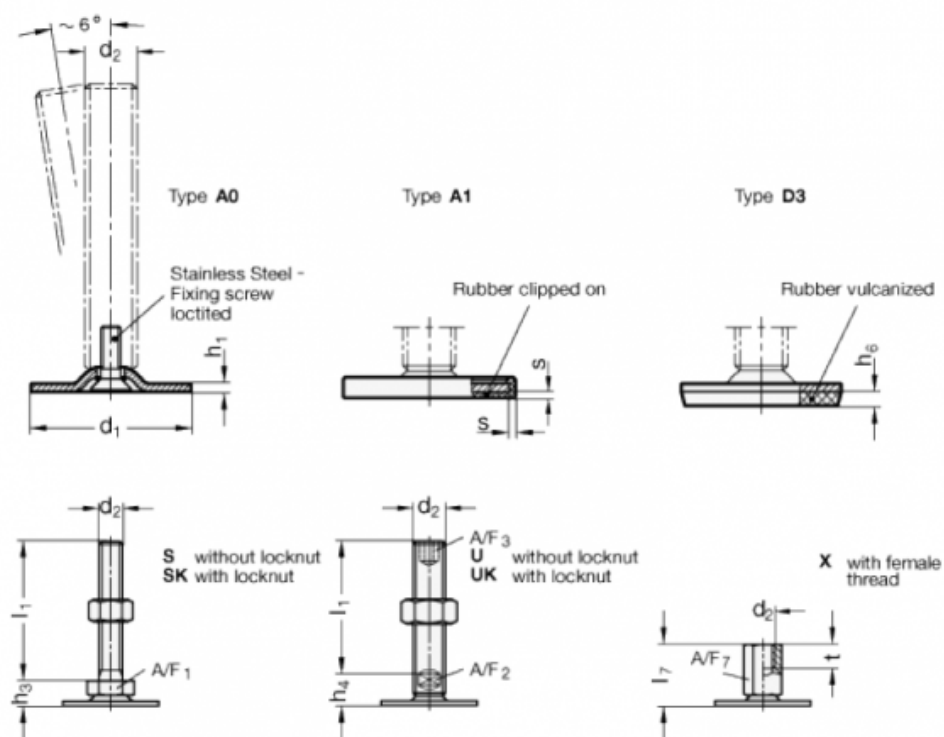

Article number: 204040M16200A1U

Description: E+G levelling foot  
GN 40-40-M16-200-A1-U

Note: U Without nut, Hexagon socket at the top, Wrench flat at the bottom

## Measures

A/F2 = 12

s = 1.5

A/F3 = 8

d1 = 40

d2 = M16

h1 = 2

h4 = 17

h6 =

l1 = 200